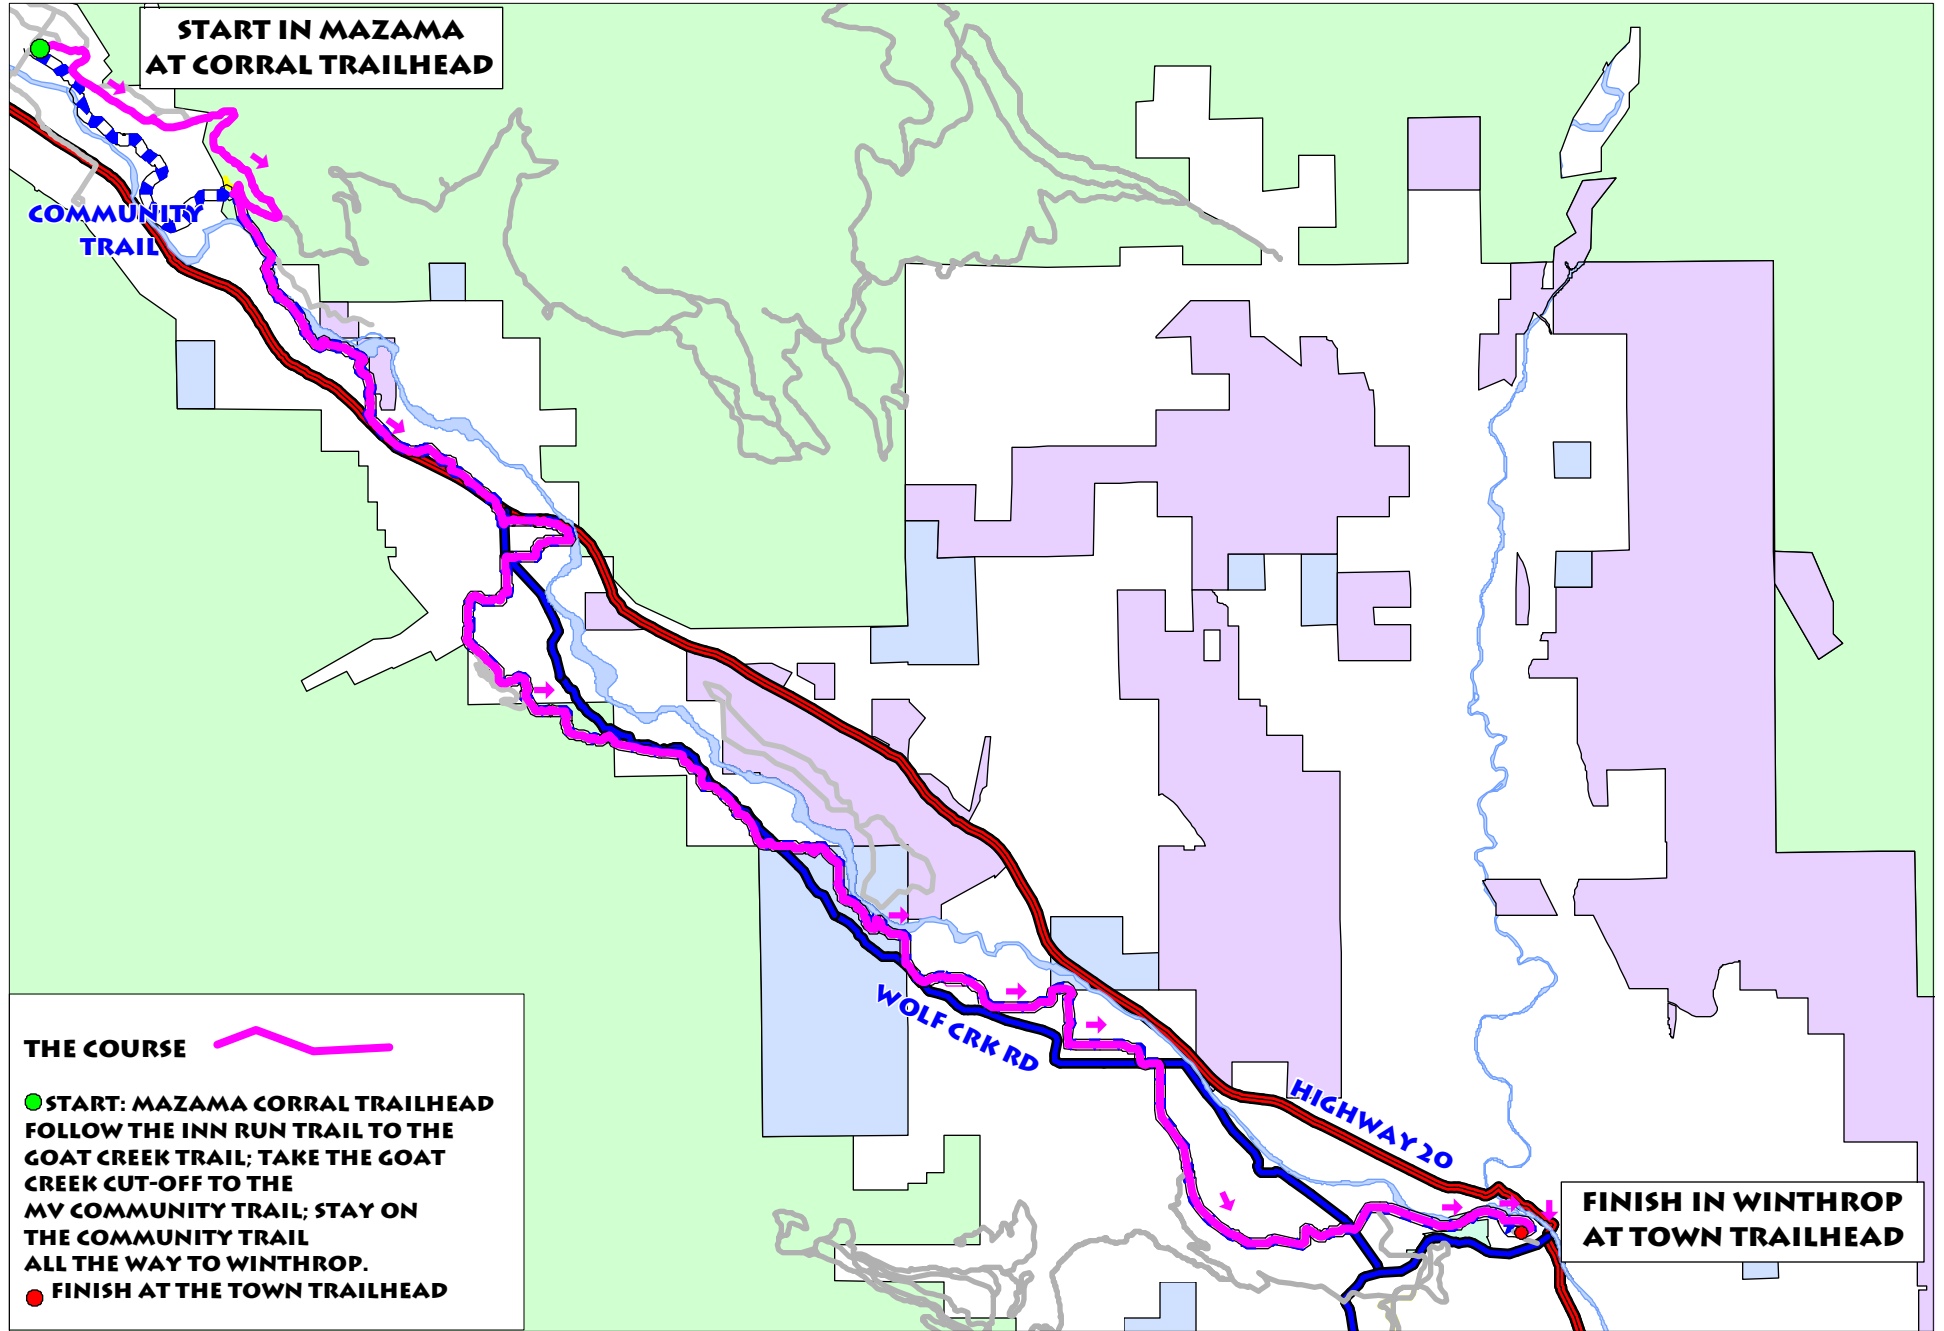

# METHOW PURSUIT

30 K COURSE

**START IN MAZAMA  
AT CORRAL TRAILHEAD**

**COMMUNITY  
TRAIL**

**WOLF CRK RD**

**HIGHWAY 20**

**FINISH IN WINTHROP  
AT TOWN TRAILHEAD**

## THE COURSE

- **START: MAZAMA CORRAL TRAILHEAD**  
FOLLOW THE INN RUN TRAIL TO THE  
GOAT CREEK TRAIL; TAKE THE GOAT  
CREEK CUT-OFF TO THE  
MV COMMUNITY TRAIL; STAY ON  
THE COMMUNITY TRAIL  
ALL THE WAY TO WINTHROP.
- **FINISH AT THE TOWN TRAILHEAD**

SCALE: 1 INCH = 1.33 MILES  
12/12/07